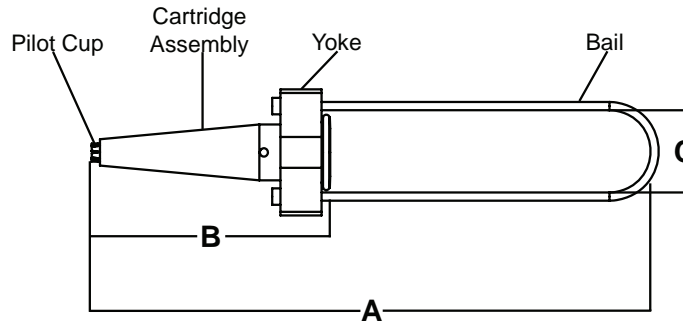

# Strandvise®

Strandvises® are used for deadend applications with overhead or down guy wire.

### Features

- Rated to hold a minimum of 90% of RBS of the strand used
- Color indicator for easy identification
- "Universal Grades" are recommended for use with Alumoweld, EHS, aluminized and galvanized steel
- "All Grades" are recommended for use on common grade, Siemens-Martin, high strength utility grade, galvanized and aluminized steel strand

### 3/16" Universal Grade Strand - Red

Wire Range: .145-.215				
Catalog Number	A	B	C	Bail Type
5199	10.12	4.66	1.63	A
5255	12.75	4.66	2.75	E
5261	22.31	4.66	2.75	E

### 1/4" Universal Grade Strand - Yellow

Wire Range: .215-.270				
Catalog Number	A	B	C	Bail Type
5200	10.38	4.88	1.63	A
5250	13.87	4.88	2.25	B
5200L	13.87	4.88	1.63	C
5262	22.62	4.88	2.75	E
5268	28.63	4.88	2.75	E